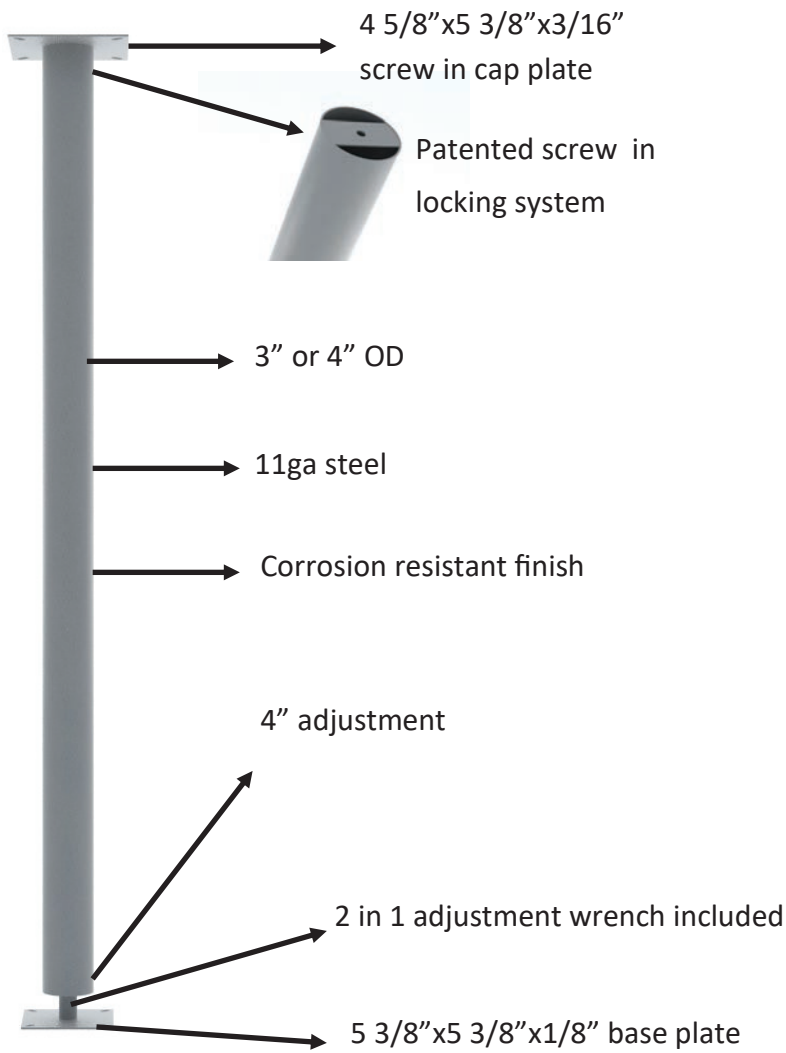

DEAN LOCK

By Dean Column Co., Inc.

Dean Column Co., Inc. has been the leader in steel columns since it was founded in 1929. Our 3" and 4" 11ga adjustable columns meet all code requirements and with our patented lally locking system users can easily interchange cap plates to fit any application. Along with that, our large inventory and superior customer service really puts us apart from our competition.

Interchangeable Lally Lock Beam Plates

3 1/8" x 8" x 1/4"

3 5/8" x 8" x 1/4"

4 5/8" x 8" x 1/4"

5 3/8" x 8" x 1/4"

6 1/8" x 8" x 1/4"

7 1/8" x 8" x 1/4"

Interchangeable Lally Lock Saddle Plates

3 1/8" x 4" x 11 1/2" X12ga

3 5/8" x 4" x 11 1/2" X12ga

4 5/8" x 4" x 11 1/2" X12ga

5 3/8" x 4" x 11 1/2" X12ga

6 1/8" x 4" x 11 1/2" X12ga

7 1/8" x 4" x 11 1/2" X12ga

Size and Load Chart

3" 11ga Adjustable			4" 11ga Adjustable		
	ASD Safe Load	LRFD Ultimate Load	ASD Safe Load	LRFD Ultimate Load	
6'0-6'4	14,718	22,077	22,235	33,353	
6'3-6'7	14,402	21,602	21,970	32,956	
6'6-6'10	14,079	21,119	21,698	32,547	
6'9-7'1	13,752	20,629	21,419	32,128	
7'0-7'4	13,421	20132	21,133	31,699	
7'3-7'7	13,086	19,629	20,840	31,260	
7'6-7'10	12,748	19,122	20,542	30,813	
7'9-8'1	12,408	18,612	20,238	30,357	
8'0-8'4	12,066	18,099	19,928	29,893	
8'3-8'7	11,723	17,585	19614	29,421	
8'6-8'10	11,380	17,070	19,296	28,943	
8'9-9'1	11,037	16556	18,973	28,459	
9'0-9'4	10,695	16,043	18,646	27,969	
9'3-9'7	10,355	15,532	18,316	27,475	
9'6-9'10	10,016	15,024	17,984	26,975	
9'9-10'1	9,680	14,520	17,648	26,472	
10'0-10'4	9,347	14,020	17,311	25,966	
10'3-10'7	9,017	13,525	16,971	25,457	
10'6-10'10	8,691	13,037	16,630	24,945	
10'9-11'1	8,370	12,554	16,288	24,432	
11'0-11'4	8,053	12,079	15,945	23,918	
11'3-11'7	7,741	11,612	15,602	23,403	
11'6-11'10	7,435	11,153	15,259	22,888	
11'9-12'1	7,121	10,681	14,916	22,374	
12'0-12'4	6,827	10,240	14,573	21,860	
12'3-12'7	6,551	9,827	14,232	21,348	
12'6-12'10	6,292	9,437	13,892	20,837	
12'9-13'1	6,047	9,071	13,553	20,329	